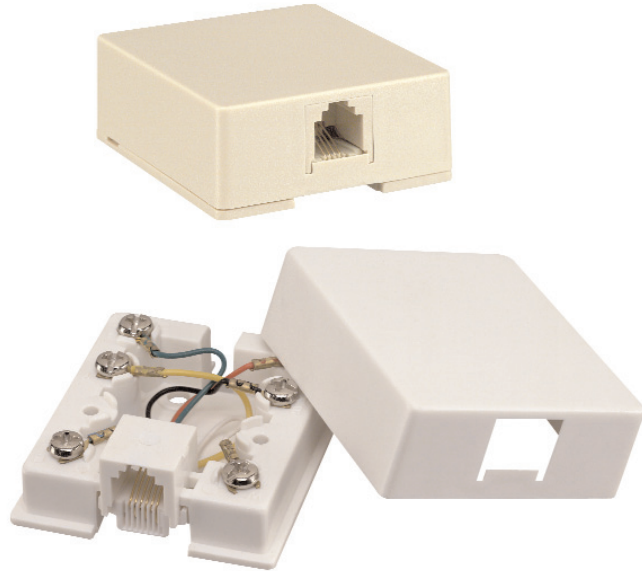

MODULAR SURFACE JACK

Single Telephone

Modular Surface Jack mounts to baseboard or wall. Screw terminals for easy installation.

| Non-UL | UL/CUL | Color | Conductor |
|------------|------------|--------------|-----------|
| 30-9746 | 30-8603 | Light Almond | 4 |
| 30-9746-BU | 30-8603-BU | Light Almond | 4 |
| 30-9604 | 30-8607 | Ivory | 4 |
| 30-9604-BU | 30-8607-BU | Ivory | 4 |
| 30-9604-50 | | Ivory | 4 |
| 30-9603 | | Ivory | 4 |
| 30-9603-BU | | Ivory | 4 |
| 30-9614 | 30-8609 | White | 4 |
| 30-9614-BU | 30-8609-BU | White | 4 |
| 30-9614-50 | | White | 4 |
| 30-9624 | | Brown | 4 |
| | 30-8627 | Ivory | 6 |
| | 30-8627-BU | Ivory | 6 |
| | 30-8629 | White | 6 |
| | 30-8629-BU | White | 6 |
| | 30-8623 | Light Almond | 6 |
| | 30-8623-BU | Light Almond | 6 |
| | 30-8687 | Ivory | 8 |
| | 30-8687-BU | Ivory | 8 |
| | 30-8689 | White | 8 |
| | 30-8689-BU | White | 8 |
| | 30-8683 | Light Almond | 8 |
| | 30-8683-BU | Light Almond | 8 |

Dual Telephone

Surface mounts to baseboard or wall. Dual jacks for hook-up of telephone and answering machine.

| Non-UL | UL | UL/CUL | Color | Conductor |
|------------|------------|------------|--------------|-----------|
| 30-9605 | | 30-8617 | Ivory | 4 |
| 30-9605-BU | | 30-8617-BU | Ivory | 4 |
| | | 30-8613 | Light Almond | 4 |
| | | 30-8613-BU | Light Almond | 4 |
| | | 30-8619 | White | 4 |
| | | 30-8619-BU | White | 4 |
| | 30-8633-BU | | Light Almond | 6 |
| | 30-8637-BU | | Ivory | 6 |
| | 30-8639-BU | | White | 6 |
| | 30-8653-BU | | Light Almond | 8 |
| | 30-8659-BU | | White | 8 |
| | 30-8657 | | Ivory | 8 |
| | 30-8657-BU | | Ivory | 8 |